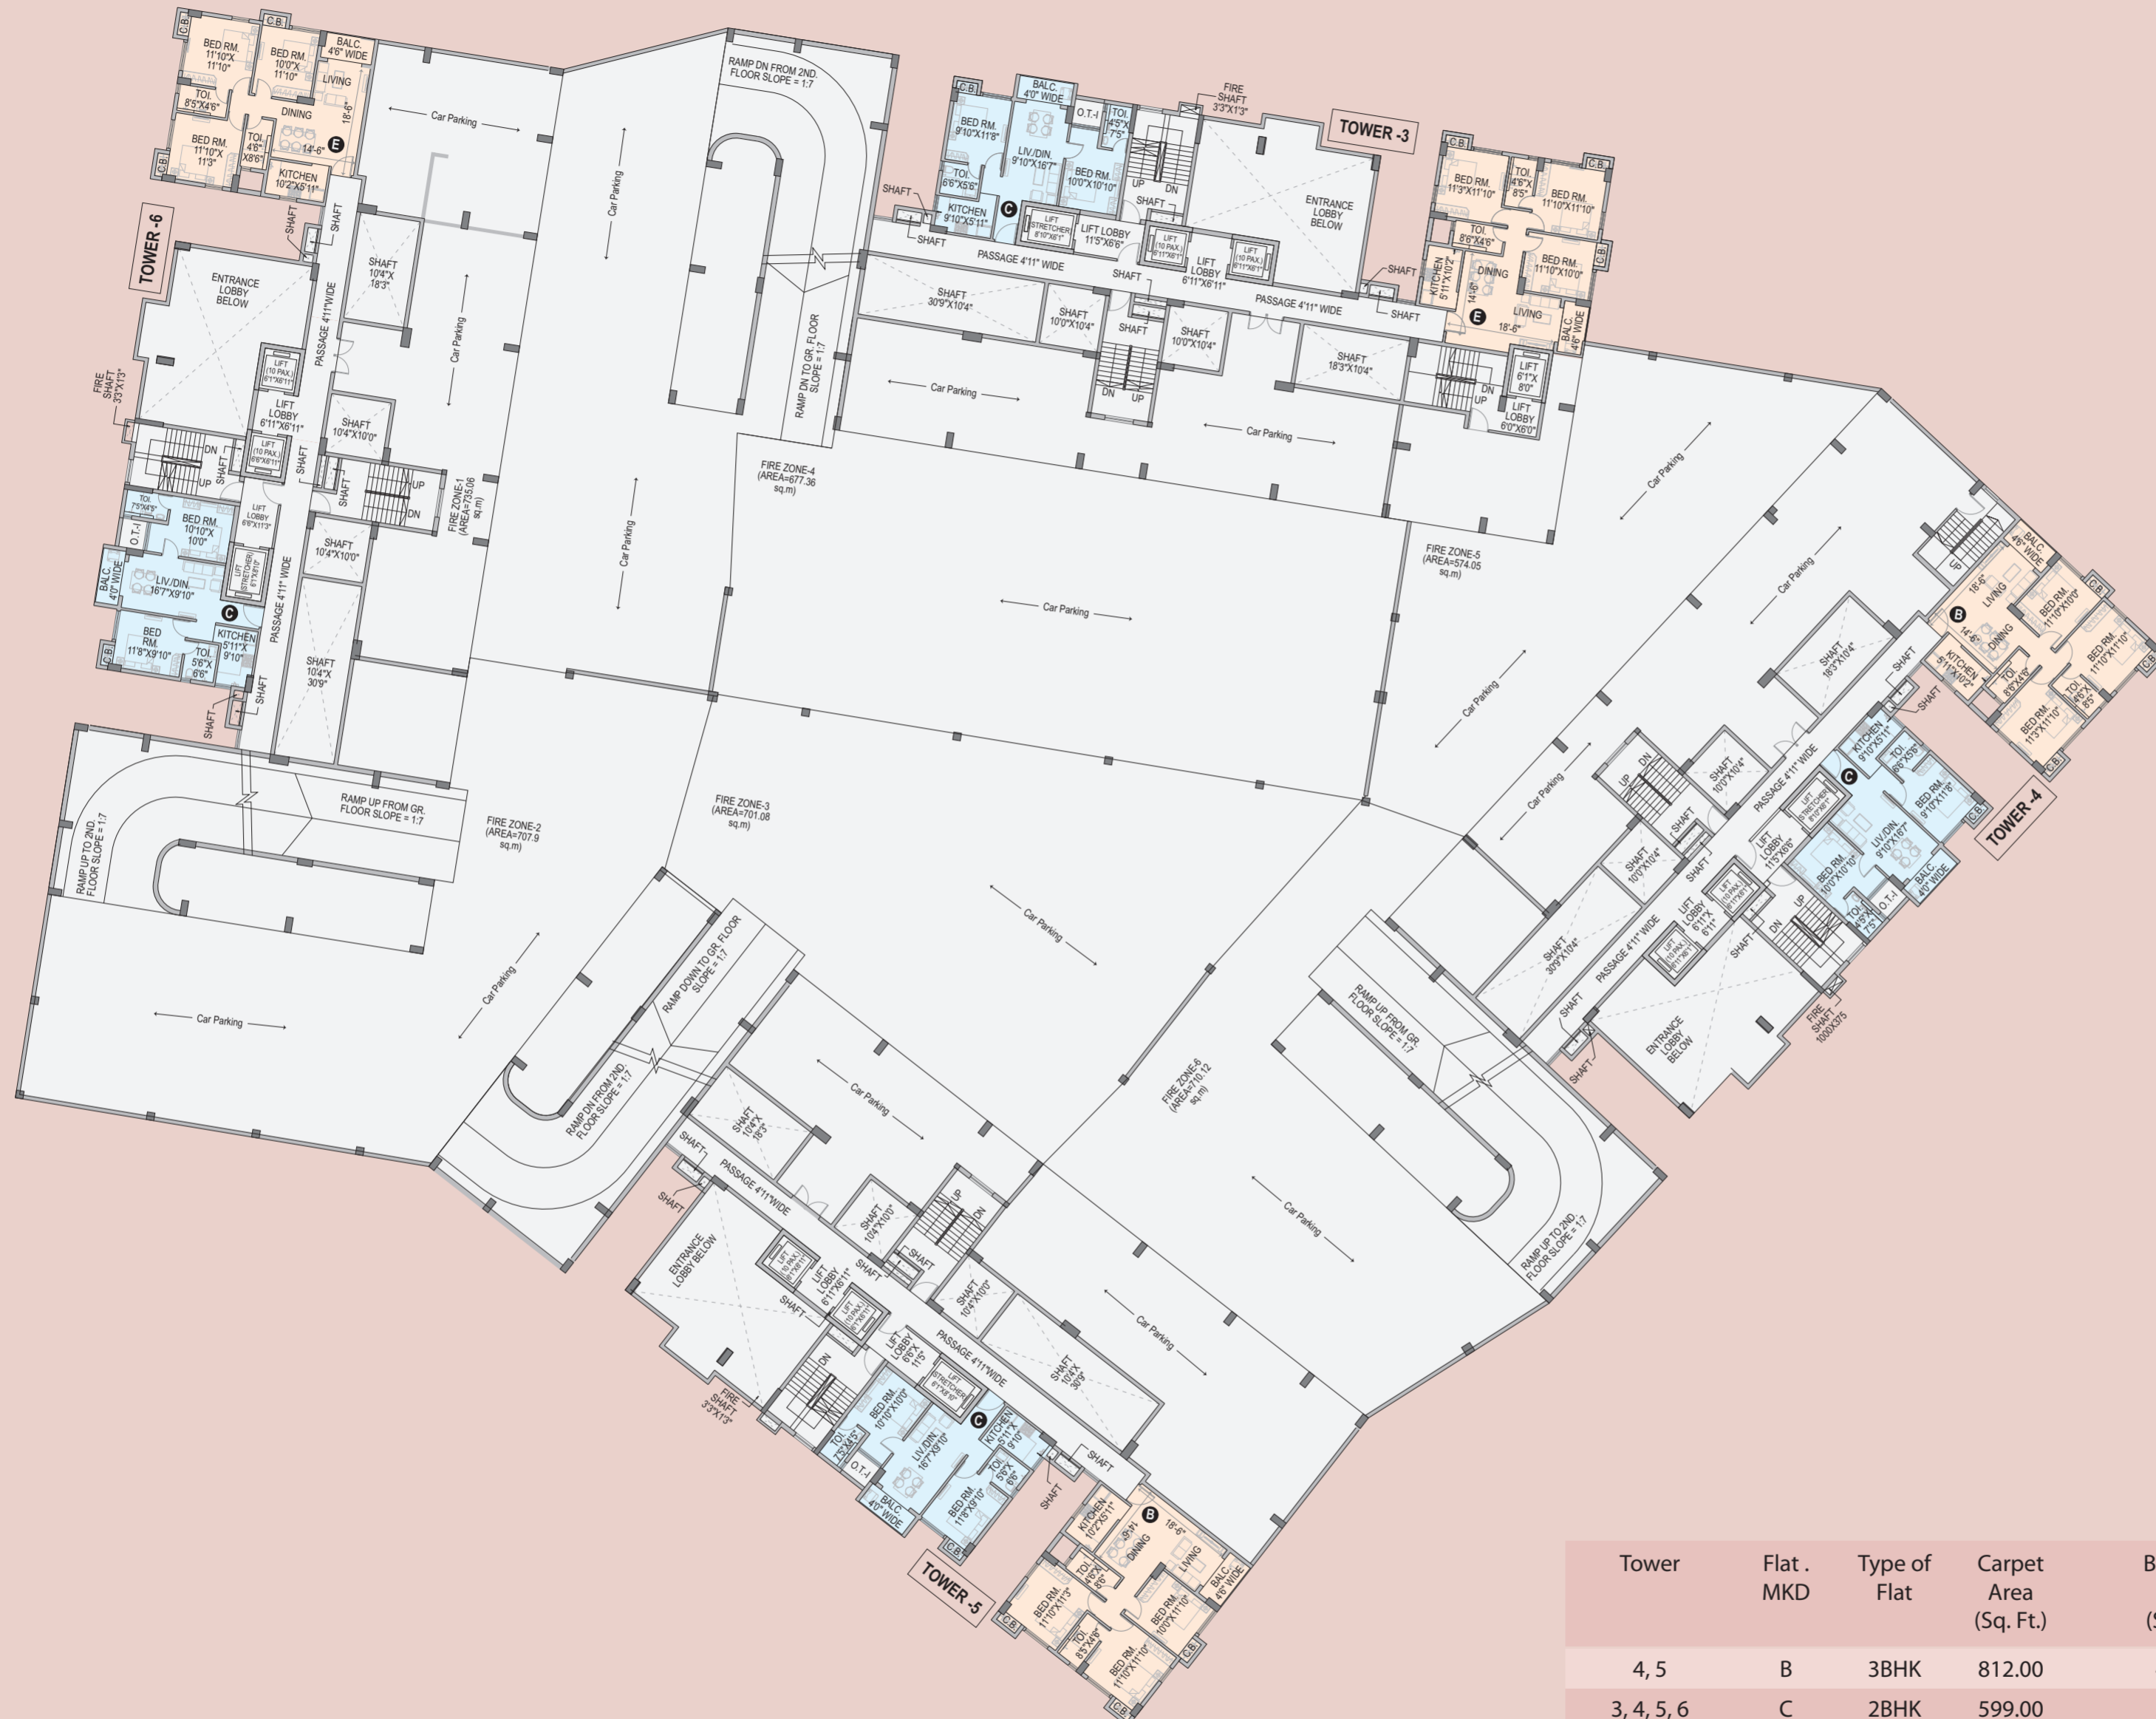

TOWER 3 TO 6  
1st Floor Plan

Natural  
*Lake city*  
ESSENTIAL LUXURIES

Tower	Flat . MKD	Type of Flat	Carpet Area (Sq. Ft.)	Balcony Area (Sq. Ft.)	OT Area (Sq. Ft.)	BUA including C.B. (Sq. Ft.)	SBUA including C.B. (Sq. Ft.)
4, 5	B	3BHK	812.00	40.00	-	972.00	1322.00
3, 4, 5, 6	C	2BHK	599.00	38.00	24.00	733.00	1030.00
3	E	3BHK	829.00	40.00	-	991.00	1348.00
6	E	3BHK	812.00	40.00	-	972.00	1322.00

TOWER 3 TO 6  
2nd Floor Plan

Natural  
*Lake city*  
ESSENTIAL LUXURIES

Tower	Flat . MKD	Type of Flat	Carpet Area (Sq. Ft.)	Balcony Area (Sq. Ft.)	OT Area (Sq. Ft.)	BUA including C.B. (Sq. Ft.)	SBUA including C.B. (Sq. Ft.)
4, 5	B	2BHK	812.00	40.00	-	972.00	1322.00
3, 4, 5, 6	C	2BHK	599.00	38.00	-	733.00	997.00
3, 4, 5, 6	D	2BHK	599.00	38.00	24.00	733.00	1030.00
3	E	3BHK	829.00	40.00	-	991.00	1348.00
6	E	3BHK	812.00	40.00	276.00	972.00	1697.00

TOWER 3 TO 6  
4th Floor Plan

Natural  
*Lake city*  
ESSENTIAL LUXURIES

Tower	Flat . MKD	Type of Flat	Carpet Area (Sq. Ft.)	Balcony Area (Sq. Ft.)	OT Area (Sq. Ft.)	BUA including C.B. (Sq. Ft.)	SBUA including C.B. (Sq. Ft.)
3, 6	A	3BHK	814.00	40.00	138.00	960.00	1493.00
4	A	3BHK	814.00	40.00	845.00	960.00	2455.00
5	A	3BHK	814.00	40.00	-	960.00	1306.00
3, 4, 5, 6	B	3BHK	812.00	40.00	-	961.00	1307.00
3, 4, 5, 6	C, D	2BHK	599.00	38.00	-	733.00	997.00
4, 5, 6	E	3BHK	812.00	40.00	-	961.00	1307.00
3	E	3BHK	829.00	40.00	635.00	991.00	2211.00
4, 5	F	3BHK	814.00	40.00	138.00	960.00	1493.00
6	F	3BHK	814.00	40.00	-	960.00	1306.00
3	G	3BHK	757.00	31.00	318.00	905.00	1663.00
4, 5	G	3BHK	757.00	31.00	179.00	903.00	1472.00
6	G	3BHK	757.00	31.00	-	903.00	1228.00
3, 6	H	3BHK	757.00	31.00	179.00	903.00	1472.00
4	H	3BHK	757.00	31.00	205.00	903.00	1507.00
5	H	3BHK	757.00	31.00	-	903.00	1228.00