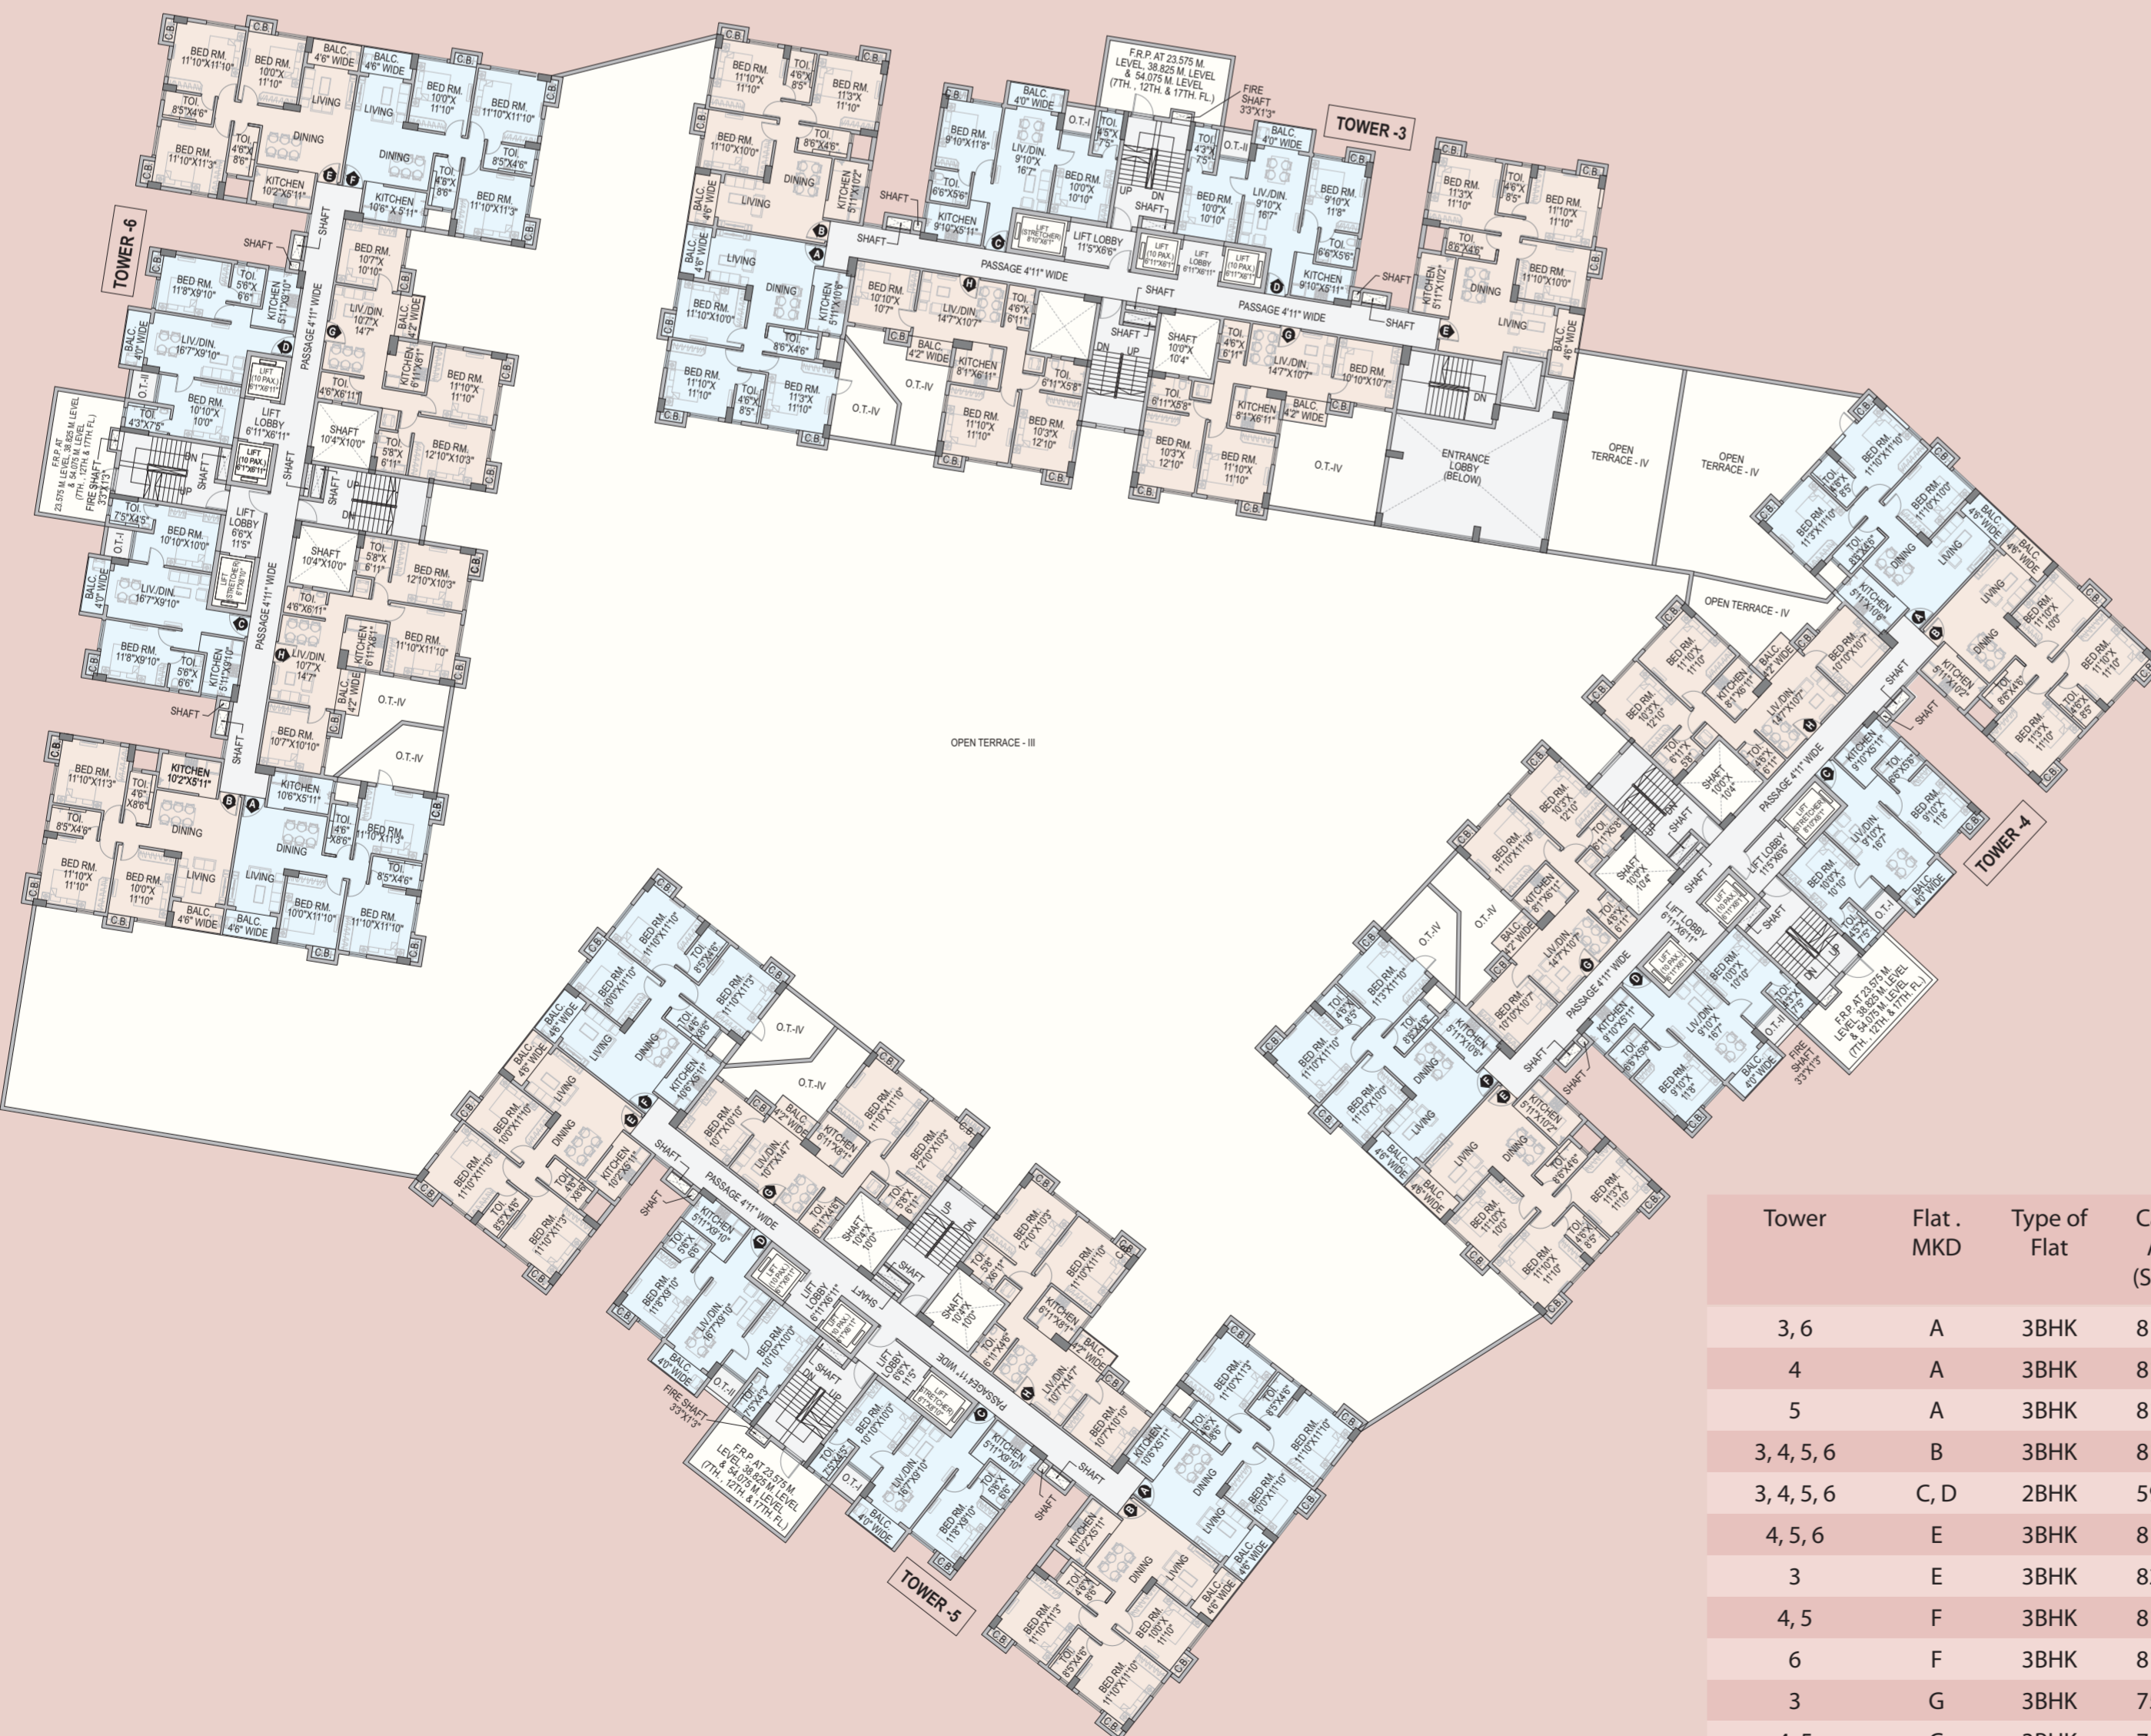

TOWER 3 TO 6
4th Floor Plan

Natural
Lake city
ESSENTIAL LUXURIES

Tower	Flat . MKD	Type of Flat	Carpet Area (Sq. Ft.)	Balcony Area (Sq. Ft.)	OT Area (Sq. Ft.)	BUA including C.B. (Sq. Ft.)	SBUA including C.B. (Sq. Ft.)
3, 6	A	3BHK	814.00	40.00	138.00	960.00	1493.00
4	A	3BHK	814.00	40.00	845.00	960.00	2455.00
5	A	3BHK	814.00	40.00	-	960.00	1306.00
3, 4, 5, 6	B	3BHK	812.00	40.00	-	961.00	1307.00
3, 4, 5, 6	C, D	2BHK	599.00	38.00	-	733.00	997.00
4, 5, 6	E	3BHK	812.00	40.00	-	961.00	1307.00
3	E	3BHK	829.00	40.00	635.00	991.00	2211.00
4, 5	F	3BHK	814.00	40.00	138.00	960.00	1493.00
6	F	3BHK	814.00	40.00	-	960.00	1306.00
3	G	3BHK	757.00	31.00	318.00	905.00	1663.00
4, 5	G	3BHK	757.00	31.00	179.00	903.00	1472.00
6	G	3BHK	757.00	31.00	-	903.00	1228.00
3, 6	H	3BHK	757.00	31.00	179.00	903.00	1472.00
4	H	3BHK	757.00	31.00	205.00	903.00	1507.00
5	H	3BHK	757.00	31.00	-	903.00	1228.00