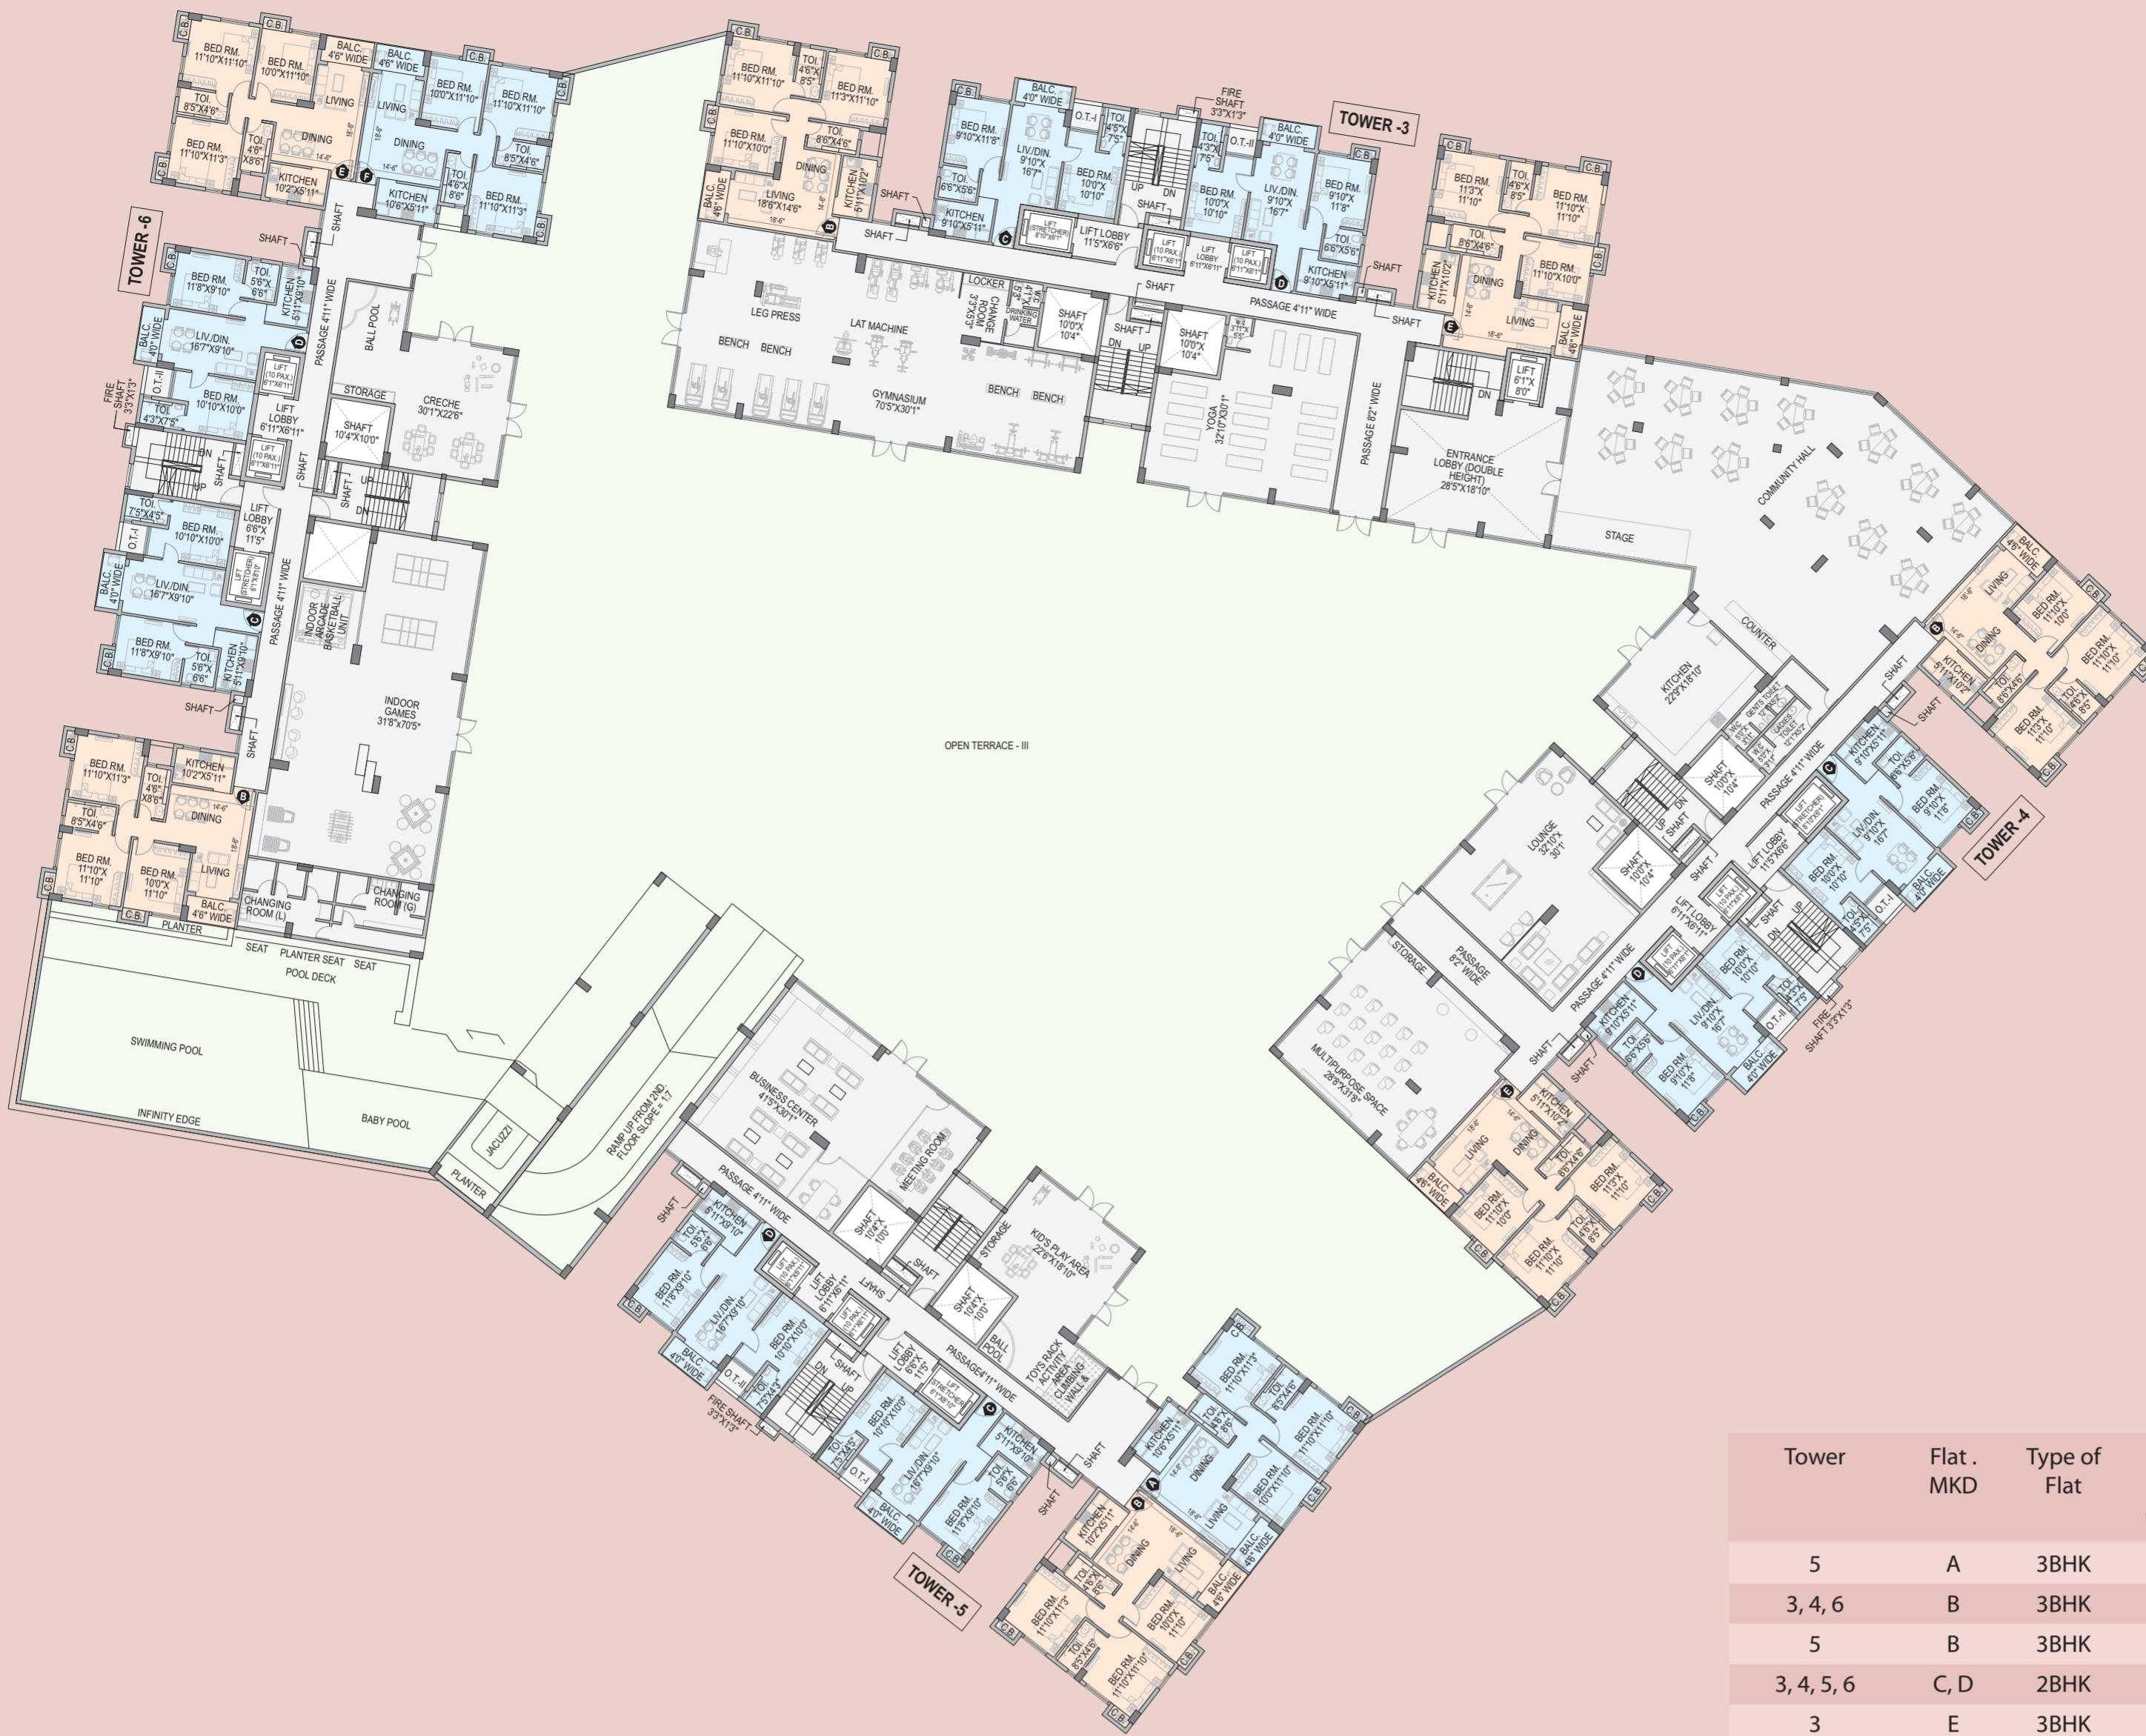

TOWER 3 TO 6  
1st Floor Plan

Natural  
*Lake city*  
ESSENTIAL LUXURIES

Tower	Flat . MKD	Type of Flat	Carpet Area (Sq. Ft.)	Balcony Area (Sq. Ft.)	OT Area (Sq. Ft.)	BUA including C.B. (Sq. Ft.)	SBUA including C.B. (Sq. Ft.)
4, 5	B	3BHK	812.00	40.00	-	972.00	1322.00
3, 4, 5, 6	C	2BHK	599.00	38.00	24.00	733.00	1030.00
3	E	3BHK	829.00	40.00	-	991.00	1348.00
6	E	3BHK	812.00	40.00	-	972.00	1322.00

TOWER 3 TO 6  
2nd Floor Plan

Natural  
*Lake city*  
ESSENTIAL LUXURIES

Tower	Flat . MKD	Type of Flat	Carpet Area (Sq. Ft.)	Balcony Area (Sq. Ft.)	OT Area (Sq. Ft.)	BUA including C.B. (Sq. Ft.)	SBUA including C.B. (Sq. Ft.)
4, 5	B	2BHK	812.00	40.00	-	972.00	1322.00
3, 4, 5, 6	C	2BHK	599.00	38.00	-	733.00	997.00
3, 4, 5, 6	D	2BHK	599.00	38.00	24.00	733.00	1030.00
3	E	3BHK	829.00	40.00	-	991.00	1348.00
6	E	3BHK	812.00	40.00	276.00	972.00	1697.00

TOWER 3 TO 6  
3rd Floor Plan

Natural  
*Lake city*  
ESSENTIAL LUXURIES

Tower	Flat . MKD	Type of Flat	Carpet Area (Sq. Ft.)	Balcony Area (Sq. Ft.)	BUA including C.B. (Sq. Ft.)	SBUA including C.B. (Sq. Ft.)
5	A	3BHK	814.00	40.00	963.00	1310.00
3, 4, 6	B	3BHK	812.00	40.00	966.00	1314.00
5	B	3BHK	812.00	40.00	961.00	1307.00
3, 4, 5, 6	C, D	2BHK	599.00	38.00	733.00	997.00
3	E	3BHK	829.00	40.00	991.00	1348.00
4	E	3BHK	812.00	40.00	966.00	1314.00
6	E	3BHK	812.00	40.00	961.00	1307.00
6	F	3BHK	814.00	40.00	963.00	1310.00