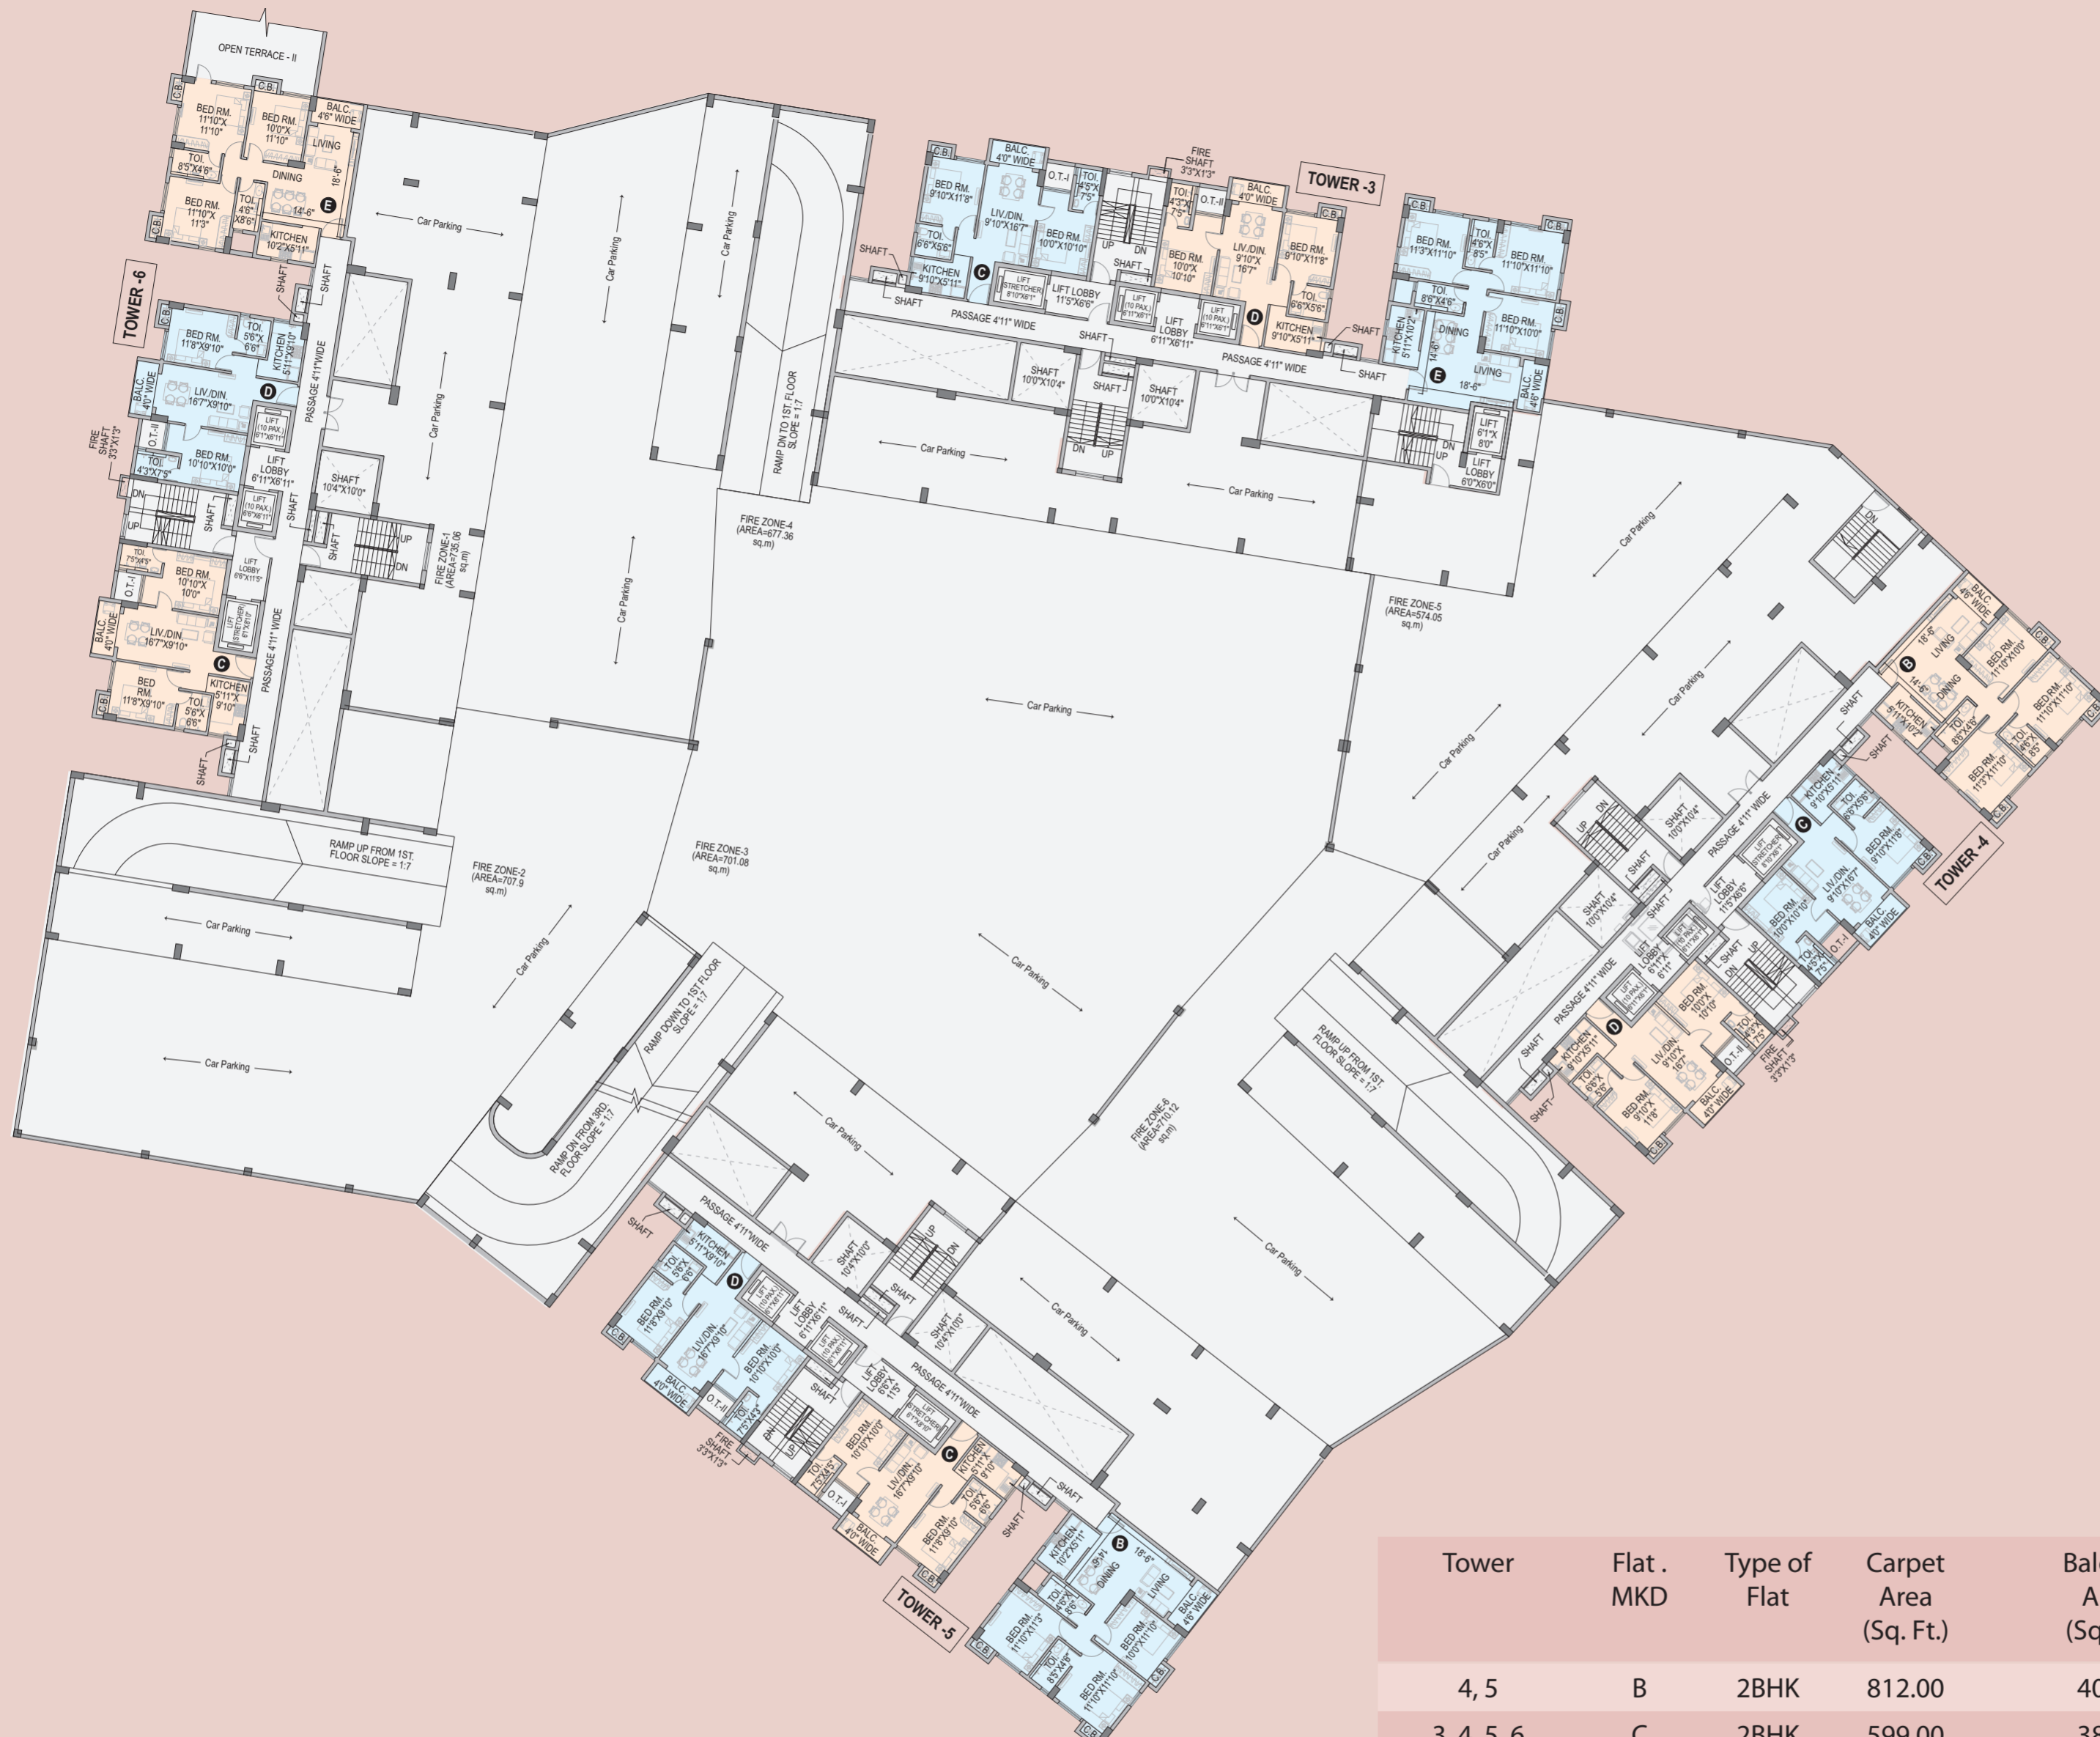

TOWER 3 TO 6  
1st Floor Plan

Natural  
*Lake city*  
ESSENTIAL LUXURIES

Tower	Flat . MKD	Type of Flat	Carpet Area (Sq. Ft.)	Balcony Area (Sq. Ft.)	OT Area (Sq. Ft.)	BUA including C.B. (Sq. Ft.)	SBUA including C.B. (Sq. Ft.)
4, 5	B	3BHK	812.00	40.00	-	972.00	1322.00
3, 4, 5, 6	C	2BHK	599.00	38.00	24.00	733.00	1030.00
3	E	3BHK	829.00	40.00	-	991.00	1348.00
6	E	3BHK	812.00	40.00	-	972.00	1322.00

TOWER 3 TO 6  
2nd Floor Plan

Natural  
*Lake city*  
ESSENTIAL LUXURIES

Tower	Flat . MKD	Type of Flat	Carpet Area (Sq. Ft.)	Balcony Area (Sq. Ft.)	OT Area (Sq. Ft.)	BUA including C.B. (Sq. Ft.)	SBUA including C.B. (Sq. Ft.)
4, 5	B	2BHK	812.00	40.00	-	972.00	1322.00
3, 4, 5, 6	C	2BHK	599.00	38.00	-	733.00	997.00
3, 4, 5, 6	D	2BHK	599.00	38.00	24.00	733.00	1030.00
3	E	3BHK	829.00	40.00	-	991.00	1348.00
6	E	3BHK	812.00	40.00	276.00	972.00	1697.00

TOWER 3 TO 6  
4th Floor Plan

Natural  
*Lake city*  
ESSENTIAL LUXURIES

Tower	Flat . MKD	Type of Flat	Carpet Area (Sq. Ft.)	Balcony Area (Sq. Ft.)	OT Area (Sq. Ft.)	BUA including C.B. (Sq. Ft.)	SBUA including C.B. (Sq. Ft.)
3, 6	A	3BHK	814.00	40.00	138.00	960.00	1493.00
4	A	3BHK	814.00	40.00	845.00	960.00	2455.00
5	A	3BHK	814.00	40.00	-	960.00	1306.00
3, 4, 5, 6	B	3BHK	812.00	40.00	-	961.00	1307.00
3, 4, 5, 6	C, D	2BHK	599.00	38.00	-	733.00	997.00
4, 5, 6	E	3BHK	812.00	40.00	-	961.00	1307.00
3	E	3BHK	829.00	40.00	635.00	991.00	2211.00
4, 5	F	3BHK	814.00	40.00	138.00	960.00	1493.00
6	F	3BHK	814.00	40.00	-	960.00	1306.00
3	G	3BHK	757.00	31.00	318.00	905.00	1663.00
4, 5	G	3BHK	757.00	31.00	179.00	903.00	1472.00
6	G	3BHK	757.00	31.00	-	903.00	1228.00
3, 6	H	3BHK	757.00	31.00	179.00	903.00	1472.00
4	H	3BHK	757.00	31.00	205.00	903.00	1507.00
5	H	3BHK	757.00	31.00	-	903.00	1228.00